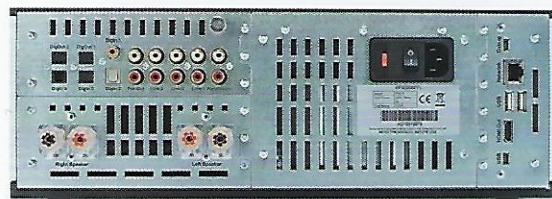

WITH A CLASS B PLATO YOU'LL WANT

- Quality speakers
- A good turntable
- Well insulated cables
- A high definition TV
- Lots of music & movies...